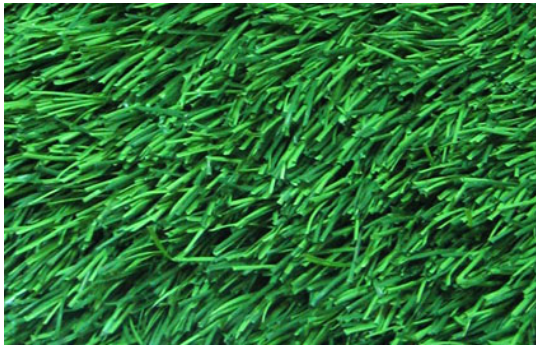

# ActGlobal Xtreme Premier E-50

Xtreme Turf Premier is designed for top Football and Soccer use and consists of a polyethylene monofilament fiber that is ultra-soft and tufted on a reinforced backing. The system is installed over a suitable substrate provided by the buyer in accordance with recommended designs and specifications.

## Product Specification

Yarn type: Monofilament Spined

Thickness: 240 Micron

Dtex yarn: 11.000 dtex

Product of USA

FIFA Preferred Producer

- True PE monofilament grass fibers 150 or 240 Micron • Fiber thickness for greater durability &ndash; much thicker than slit film, mono tape or parallel cut tape products
- Low glare technology &ndash; reduces light reflection to the athletes, fans and TV
- High fiber memory &ndash; fibers will stand up longer
- Increased resistance to UV for excellent color retention and durability
- Appears more like natural grass
- Improvements in softness for lower skin abrasion