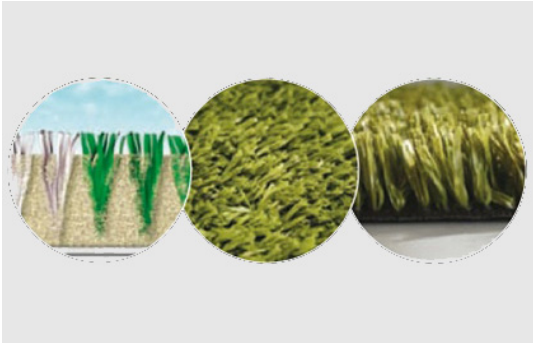

Domo Smash

PP 22 mm fibrillated yarn, fully sand-filled, open structure. The most economic on budget. Consistent ball bounce and stable surface.

âœ” Flat stable playing surface

âœ” Can be played on at all times, all year round, even after rain > easy-draining and quick-drying

âœ” Game speed (cpr): medium/slow

âœ” Excellent traction and strong grip on the court

âœ” Various colours available (green, red, white)

âœ” Built-in markings

âœ” Minimum maintenance

âœ” Multifunctional, suitable for all-round recreational purposes

The surface is also suitable for handball, korfbal and recreational soccer.